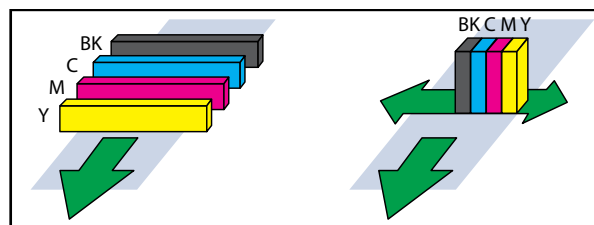

Product Specifications

SCC-2000D	
Print Technology	Ink jet (single pass printing)
Type of Ink	Dye based ink
Print Color	4 color (Bk, C, M, Y)
Dimensions (W x D x H)	15.4 (W) x 7.0 (H) x 11.0 (D) inches
	391 (W) x 178 (H) x 280 (D) mm (excluding eject tray)
Weight	Approx. 15.43 lbs. (7kg) Net
Print Resolution	1200dpi x 1200dpi
Print Heads	4
Maximum Print Speed	50 sheets / minute
	Business Cards
	CR80 Cards (55 x 91mm)
Media Size	1 Long Length Card (2.1 x 6.7 inch) (55 x 172 mm)
Margin	Top and bottom: 0.01 inch (0.3mm), right and left: 0.01 inch (0.3mm)
Type of Media	Inkjet coated paper, plastic card
Media type	Matt Paper, Glossy Paper, Synthetic Paper, Thick Matt Tag, Thin Matt Tag,
Media Thickness	(Paper Card) 0.08~ 0.15, 0.3 inches (210~370, 760 μm)
	(Plastic Card) 0.15~0.23, 0.3 inches (394~604, 760 μm)
Media Feeding/Djecting Capacity	250 sheets (business card)
	100 sheets (plastic card (604 μm thickness))
Interface	USB2.0 High Speed, Giga Bit Ethernet
OS	Windows7 (32, 64 bit), Windows 8 (32, 64 bit), Windows Server 2008, 2012
Ink Cartridges	14ml for each color

*Specification subject to change without notice.

Single-pass printing
(SCC-2000D/P)

Serial printing