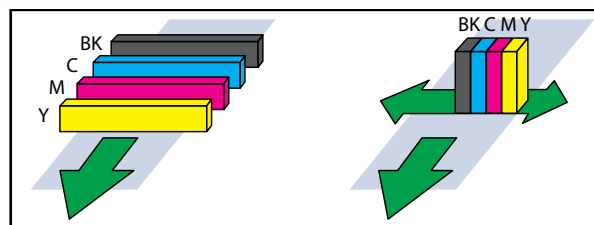

Single Pass Efficiency Digital Inkjet Color Printer

SwiftColor Card Printer
SCC-2000D

Features

- High quality. 1200dpi
- Single-pass printhead architecture
- Desktop and compact
- High Speed (50 cards/min)

Versatile Applications

Business cards printed on paper or plastic, identification cards, member cards, student ID's and more.

Product Specifications

SCC-2000D	
Print Technology	Ink jet (single pass printing)
Type of Ink	Dye based ink
Print Color	4 color (Bk, C, M, Y)
Dimensions (W x D x H)	15.4 (W) x 7.0 (H) x 11.0 (D) inches
	391 (W) x 178 (H) x 280 (D) mm (excluding eject tray)
Weight	Approx. 15.43 lbs. (7kg) Net
Print Resolution	1200dpi x 1200dpi
Print Heads	4
Maximum Print Speed	50 sheets / minute
	Business Cards
	CR80 Cards (55 x 91mm)
Media Size	1 Long Length Card (2.1 x 6.7 inch) (55 x 172 mm)
Margin	Top and bottom: 0.01 inch (0.3mm), right and left: 0.01 inch (0.3mm)
Type of Media	Inkjet coated paper, plastic card
Media type	Matt Paper, Glossy Paper, Synthetic Paper, Thick Matt Tag, Thin Matt Tag,
Media Thickness	(Paper Card) 0.08~ 0.15, 0.3 inches (210~370, 760 μm)
	(Plastic Card) 0.15~0.23, 0.3 inches (394~604, 760 μm)
Media Feeding/Djecting Capacity	250 sheets (business card)
	100 sheets (plastic card (604 μm thickness))
Interface	USB2.0 High Speed, Giga Bit Ethernet
OS	Windows7 (32, 64 bit), Windows 8 (32, 64 bit), Windows Server 2008, 2012
Ink Cartridges	14ml for each color

*Specification subject to change without notice.

Single-pass printing
(SCC-2000D/P)

Serial printing