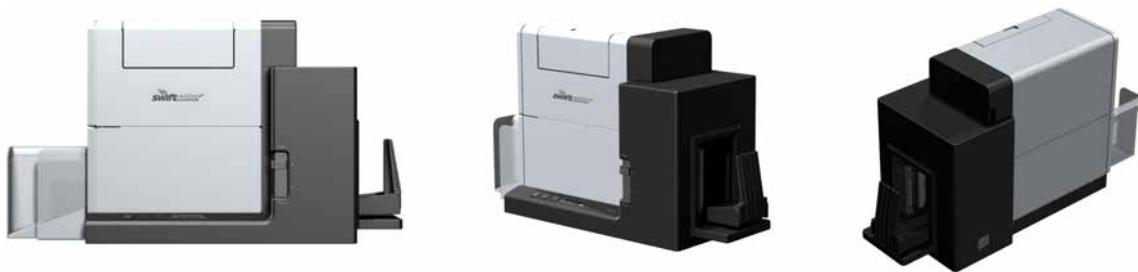

Single Pass Efficiency Digital Inkjet Color Printer

SwiftColor Card Printer
SCC-2000D

Features

- High quality. 1200dpi
- Single-pass printhead architecture
- Desktop and compact
- High Speed (50 cards/min)

Versatile Applications

Business cards printed on paper or plastic, identification cards, member cards, student ID's and more.

Product Specifications

SCC-2000D	
Print Technology	Ink jet (single pass printing)
Type of Ink	Dye based ink
Print Color	4 color (Bk, C, M, Y)
Dimensions (W x D x H)	15.4 (W) x 7.0 (H) x 11.0 (D) inches
	391 (W) x 178 (H) x 280 (D) mm (excluding eject tray)
Weight	Approx. 15.43 lbs. (7kg) Net
Print Resolution	1200dpi x 1200dpi
Print Heads	4
Maximum Print Speed	50 sheets / minute
	Business Cards
	CR80 Cards (55 x 91mm)
Media Size	1 Long Length Card (2.1 x 6.7 inch) (55 x 172 mm)
Margin	Top and bottom: 0.01 inch (0.3mm), right and left: 0.01 inch (0.3mm)
Type of Media	Inkjet coated paper, plastic card
Media type	Matt Paper, Glossy Paper, Synthetic Paper, Thick Matt Tag, Thin Matt Tag,
Media Thickness	(Paper Card) 0.08~ 0.15, 0.3 inches (210~370, 760 μm)
	(Plastic Card) 0.15~0.23, 0.3 inches (394~604, 760 μm)
Media Feeding/Djecting Capacity	250 sheets (business card)
	100 sheets (plastic card (604 μm thickness))
Interface	USB2.0 High Speed, Giga Bit Ethernet
OS	Windows7 (32, 64 bit), Windows 8 (32, 64 bit), Windows Server 2008, 2012
Ink Cartridges	14ml for each color

*Specification subject to change without notice.

Single-pass printing
(SCC-2000D/P)

Serial printing