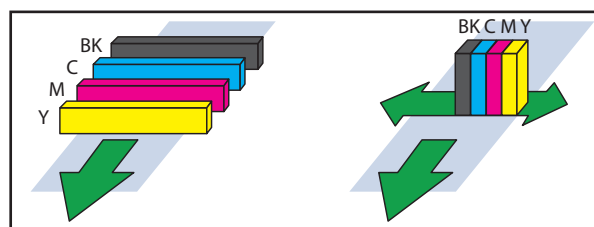

Product Specifications

SCC2000D	
Print Technology	Ink jet (single pass printing)
Type of Ink	Dye based ink
Print Color	4 color (Bk, C, M, Y)
Dimensions (W x D x H)	15.4 (W) x 7.0 (H) x 11.0 (D) inches
	391 (W) x 178 (H) x 280 (D) mm (excluding eject tray)
Weight	Approx. 15.43 lbs. (7kg) Net
Print Resolution	1200dpi x 1200dpi
Print Heads	4
Maximum print speed	50 sheets / minute
Media Size	Business Cards
	CR80 Cards (55 x 91mm)
	1 Long Length Card (2.1 x 6.7 inch) (55 x 172 mm)
Margin	Top and bottom: 0.01 inch (0.3mm), right and left: 0.01 inch (0.3mm)
Type of Media	Inkjet coated paper, plastic card
Media Thickness	(Paper Card) 0.08 ~0.15, 0.3 inches (210~370, 760 μm)
	(Plastic Card) 0.15 ~0.23, 0.3 inches (394~604, 760 μm)
Media feeding/ejecting capacity	250 sheets (business card)
	100 sheets (plastic card (604 μm thickness))
Interface	USB2.0 High Speed, Giga Bit Ethernet
OS	Windows7 (32, 64 bit), Windows 8 (32, 64 bit), Windows Server 2008, 2012
Ink Cartridges	14ml for each color

*Specification subject to change without notice.

Single-pass printing
(SCC2000D)

Serial printing